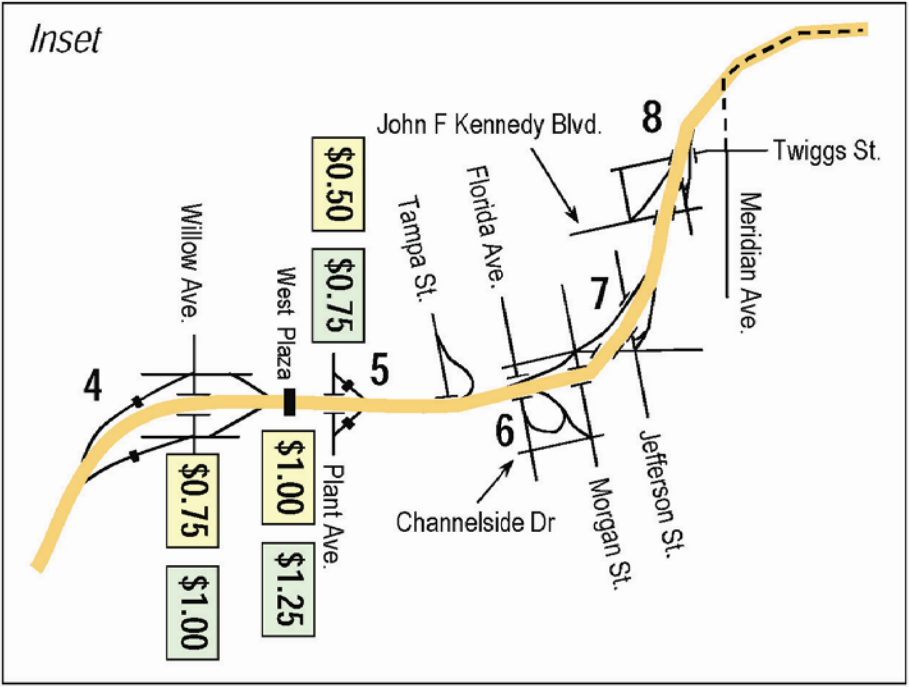

Schematic
Not To Scale

See Inset

LEGEND

- 1** Interchange Number
- Selmon Expressway
- Reversible Express Lanes
- Toll Plaza
- SunPass Toll Rate
- Cash and Pay-by-Plate Toll Rate