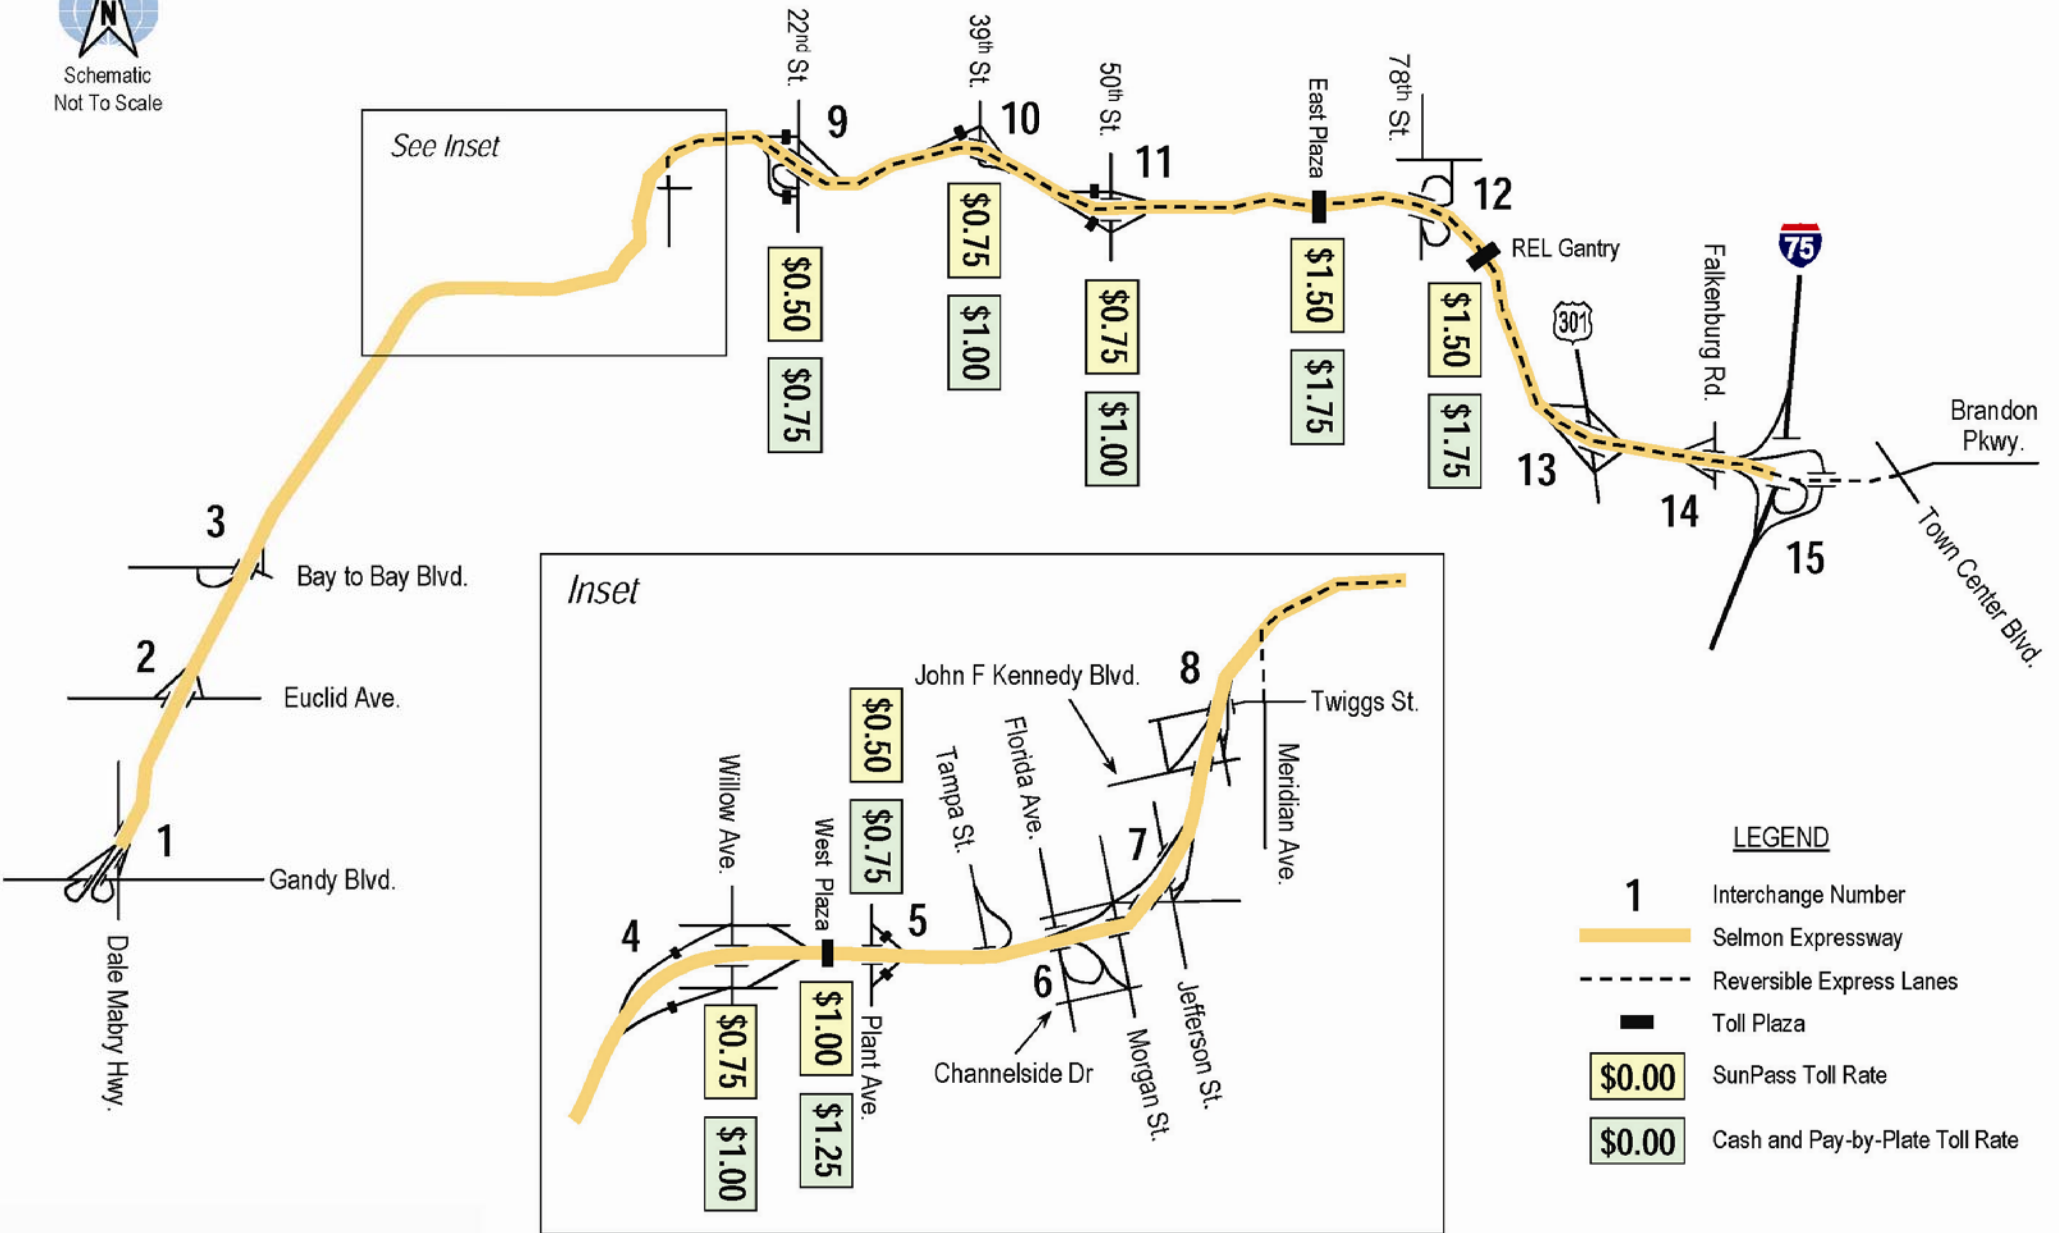

Schematic
Not To Scale

See Inset

LEGEND

- 1** Interchange Number
- Selmon Expressway
- Reversible Express Lanes
- Toll Plaza
- SunPass Toll Rate
- Cash and Pay-by-Plate Toll Rate