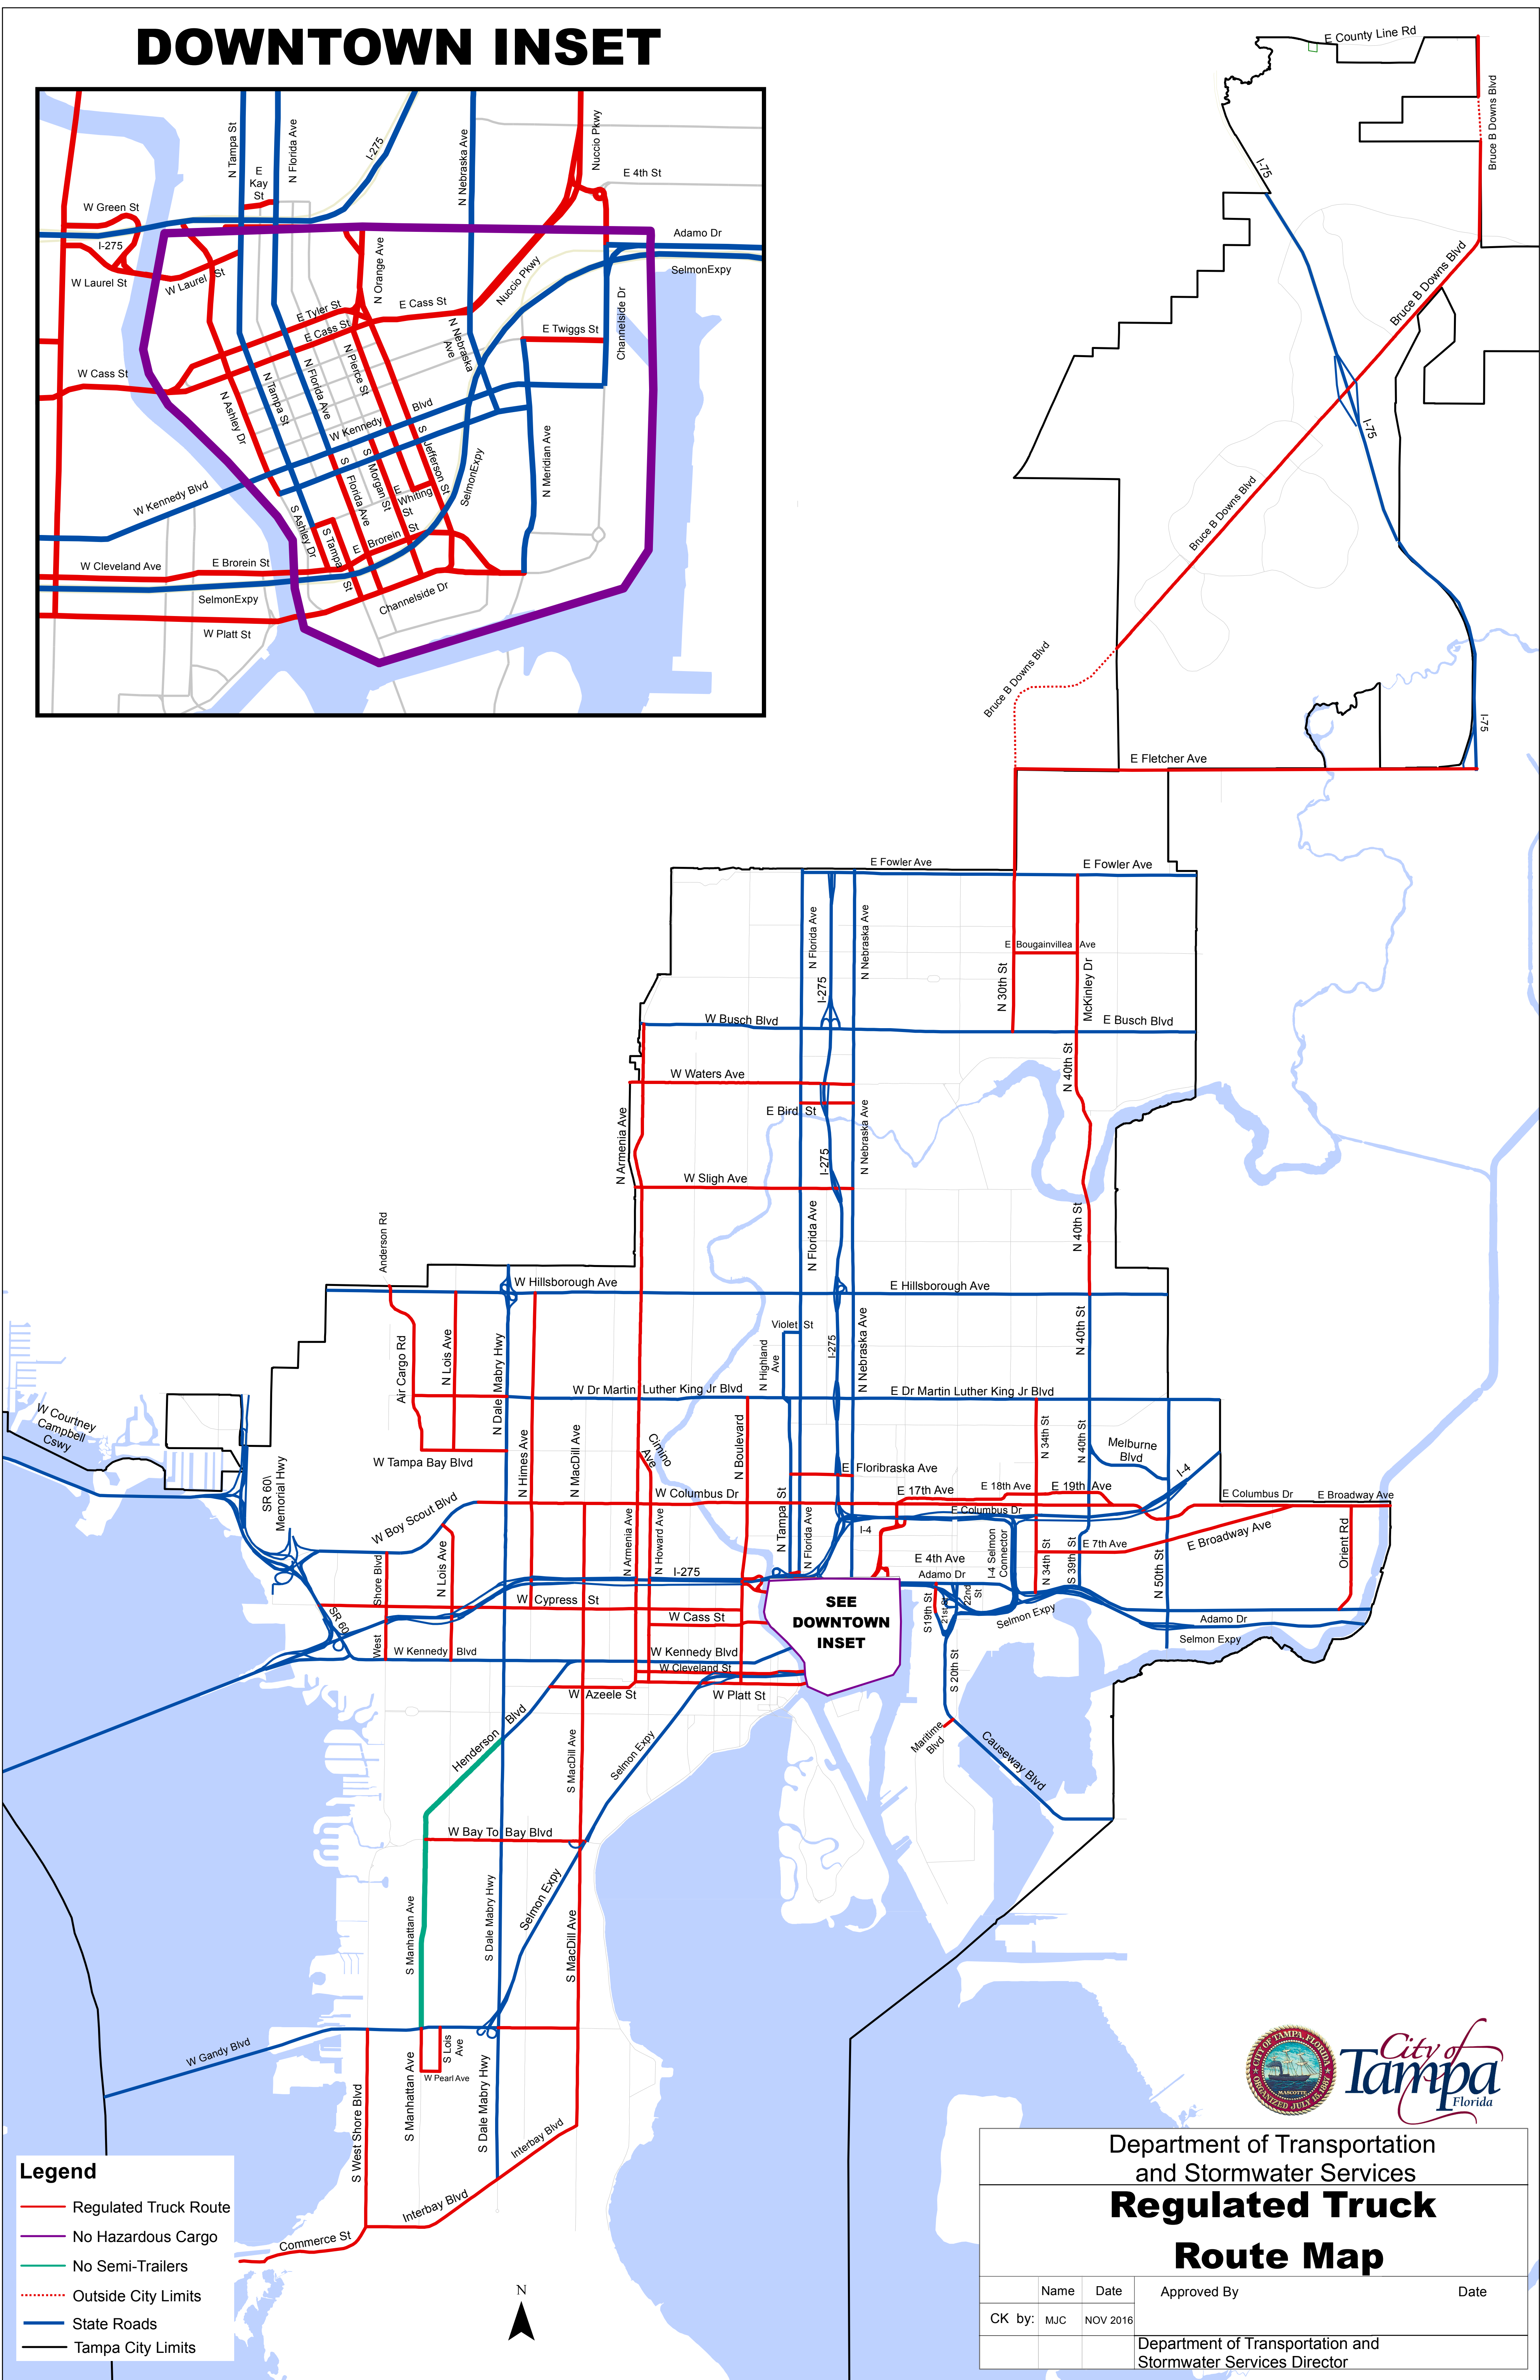

REGULATED TRUCK ROUTE MAP

DOWNTOWN INSET

- Legend**
- Regulated Truck Route
 - No Hazardous Cargo
 - No Semi-Trailers
 - Outside City Limits
 - State Roads
 - Tampa City Limits

Department of Transportation and Stormwater Services Regulated Truck Route Map			
	Name	Date	Approved By
CK by:	MJC	NOV 2016	
Department of Transportation and Stormwater Services Director			