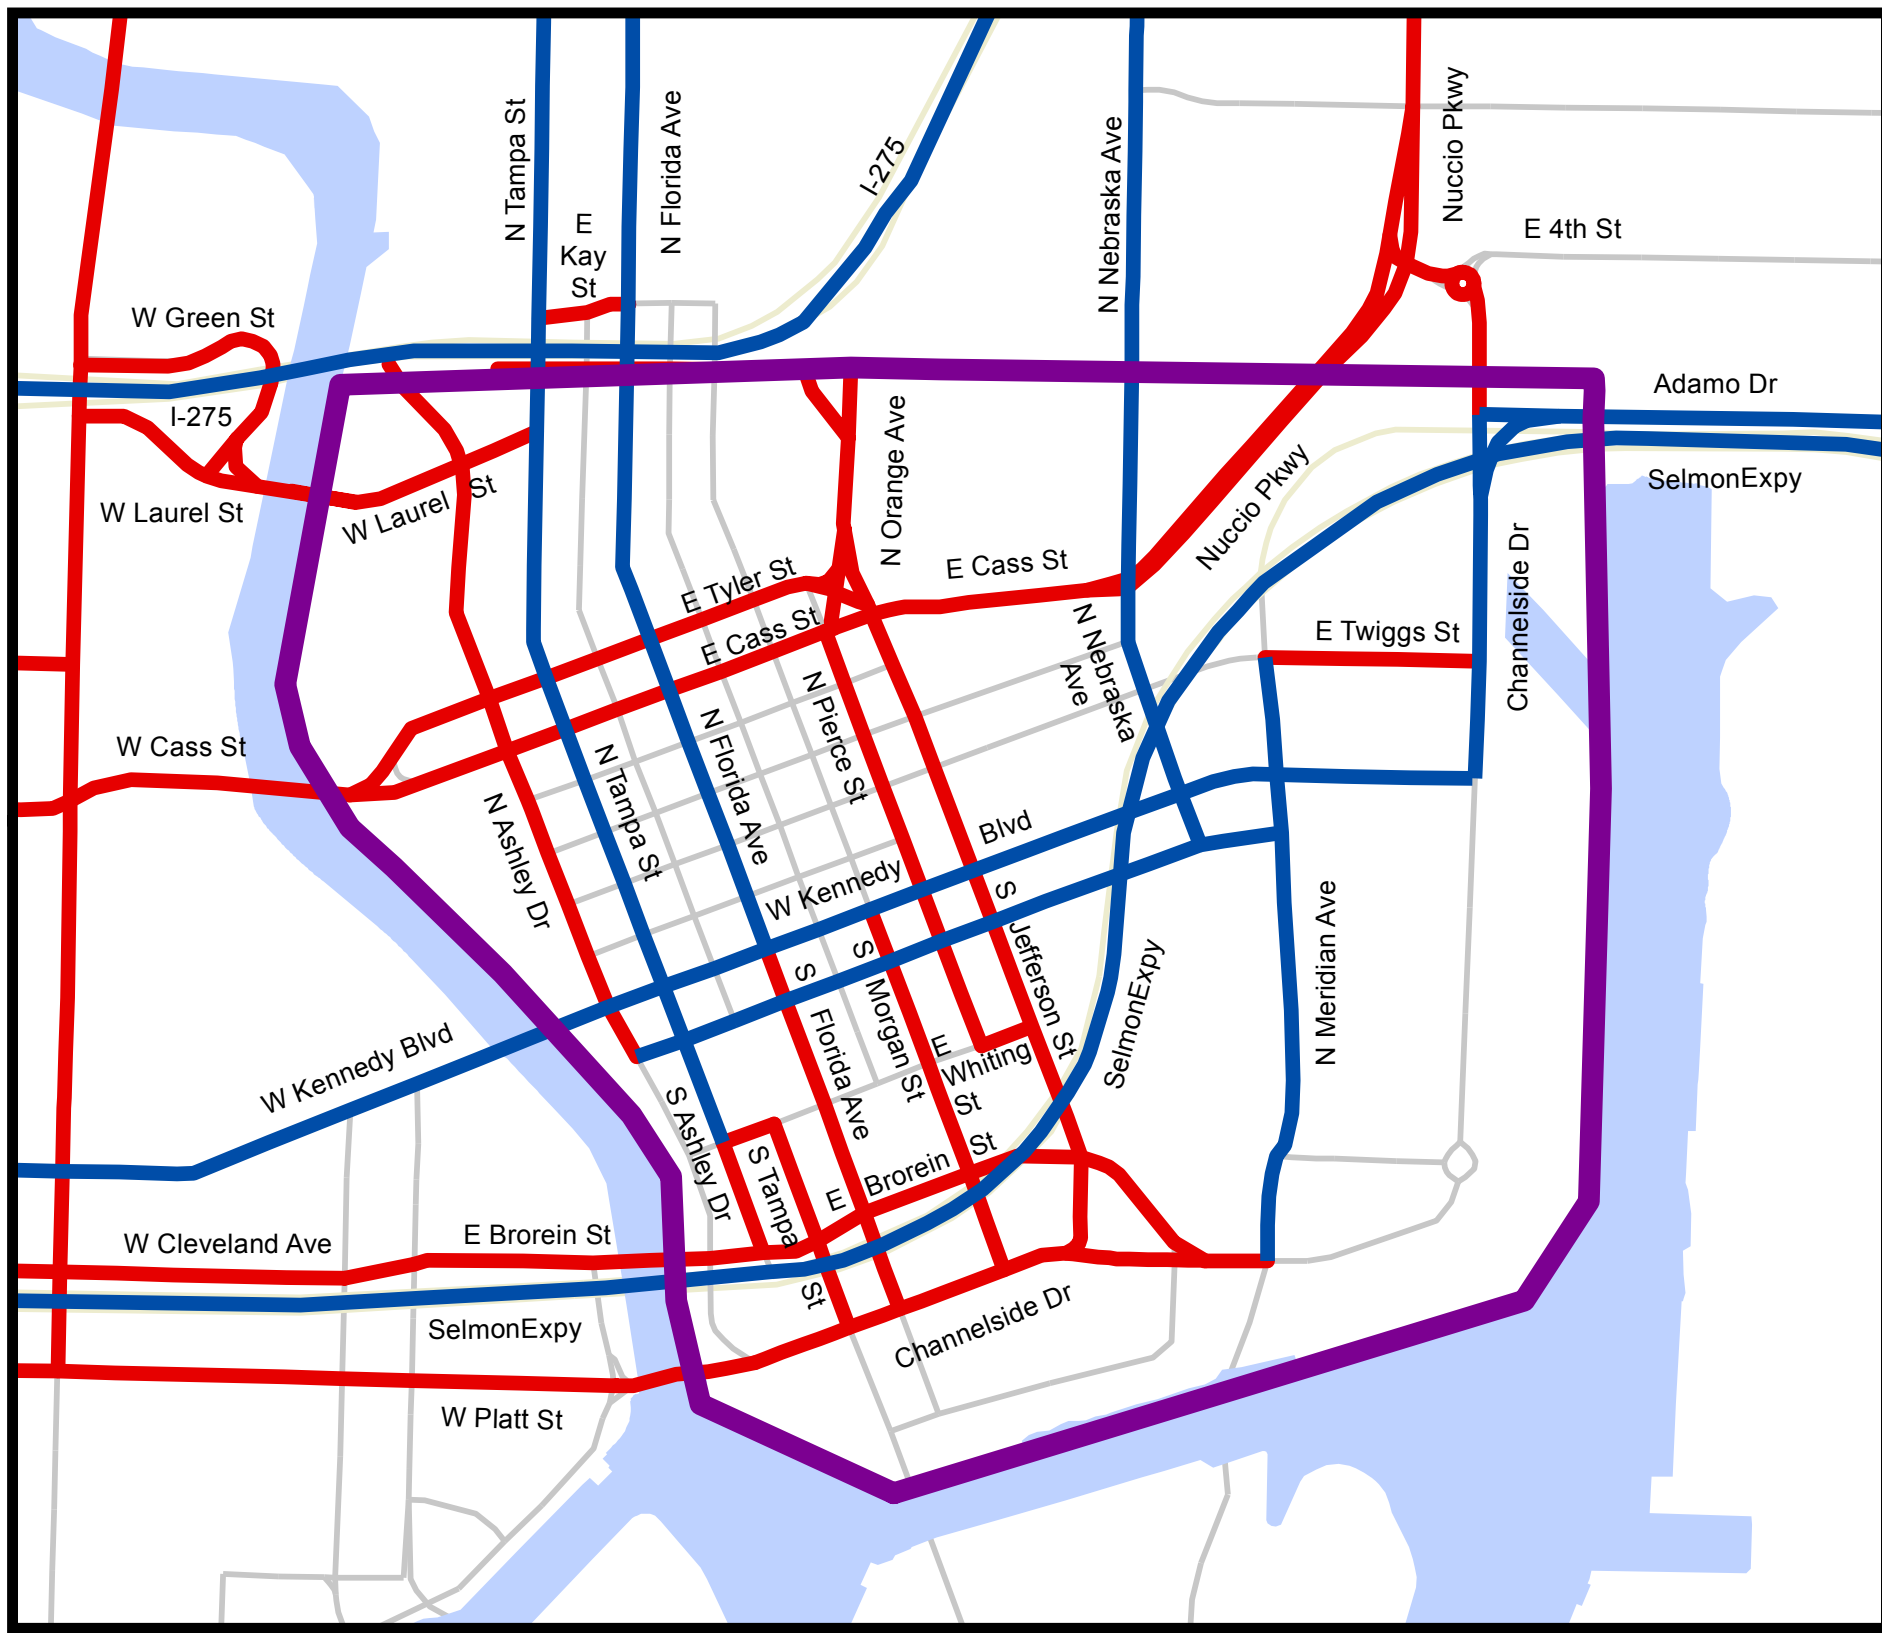

REGULATED TRUCK ROUTE MAP

DOWNTOWN INSET

- Legend**
- Regulated Truck Route
 - No Hazardous Cargo
 - No Semi-Trailers
 - Outside City Limits
 - State Roads
 - Tampa City Limits

Department of Transportation and Stormwater Services Regulated Truck Route Map			
	Name	Date	Approved By
CK by:	MJC	NOV 2016	
Department of Transportation and Stormwater Services Director			